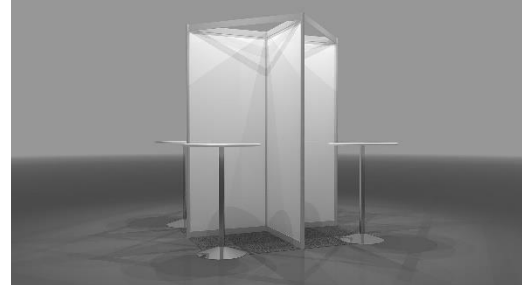

Shell Scheme Package - 1mx1m (1m²)

Package consists of:

- White Wall elements in aluminium frame, 100cm wide x250cm high
- 1 high table Albaredo 110 white

Shell Scheme Package - 2mx3m (6m²)

Package consists of:

- White Wall elements in aluminium frame, 100cm wide x250cm high
- 1 Name board per open side
- 1 high table Albaredo 110 white
- 2 high stools Patti white
- 2 LED spotlights on rail
- 1 double socket 500W

Shell Scheme Package - 4mx3m (12m²)

Package consists of:

- White Wall elements in aluminium frame, 100cm wide x250cm high
- 1 Name board per open side
- 1 high table Albaredo 110 white
- 2 high stools Patti white
- 2x 2 LED spotlights on rail
- 1 double socket 500W